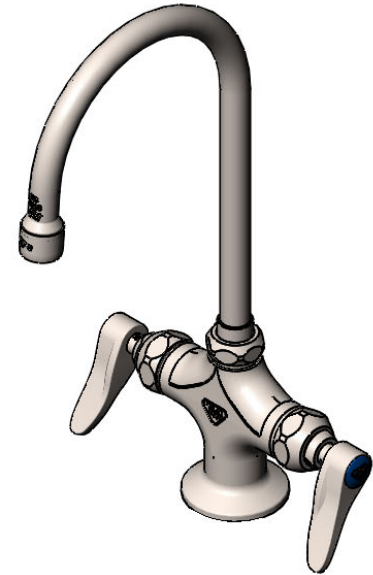

### EVERSTEEL

### Double Pantry Faucet

TAG:

#### Architect/Engineering Specifications:

Single hole stainless steel deck mount mixing faucet, stainless steel 5 3/4" swivel/rigid gooseneck with stream regulator outlet, stainless steel compression cartridges with spring checks, stainless steel lever handles and 18" flexible stainless steel supply hoses with G1/2" connections. Certified to ASME A112.18.1 / CSA B125.1, NSF 61-Section 9 and NSF 372. Meets ADA ANSI/ICC A117.1 requirements.

#### Features & Benefits:

- All stainless steel construction with brushed finish
- Single hole deck mount mixing faucet w/ stainless steel body
- Stainless steel 5 3/4" swivel/rigid gooseneck. Converts to rigid with included lock washer
- Stainless steel stream regulator outlet, Series 1
- Stainless steel quarter-turn Eterna compression cartridges with spring checks to prevent cross flow of water
- Stainless steel lever handles w/ color coded indexes
- 18" flexible stainless steel supply hoses w/ G1/2" female swivel connections (compatible w/ 1/2" NPSM threads)
- Material: Stainless steel body, tubular spout, cartridges and handles