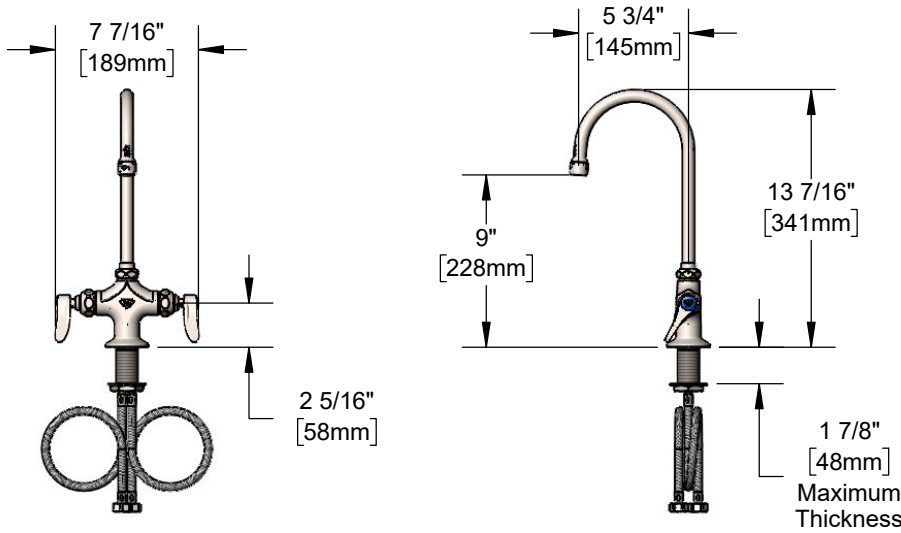

#### Architect/Engineering Specifications:

Single hole stainless steel deck mount mixing faucet, stainless steel 5 3/4" swivel/rigid gooseneck with stream regulator outlet, stainless steel compression cartridges with spring checks, stainless steel lever handles and 18" flexible stainless steel supply hoses with G1/2" connections. Certified to ASME A112.18.1 / CSA B125.1, NSF 61-Section 9 and NSF 372. Meets ADA ANSI/ICC A117.1 requirements.

#### Features & Benefits:

- All stainless steel construction with brushed finish
- Single hole deck mount mixing faucet w/ stainless steel body
- Stainless steel 5 3/4" swivel/rigid gooseneck. Converts to rigid with included lock washer
- Stainless steel stream regulator outlet, Series 1
- Stainless steel quarter-turn Eterna compression cartridges with spring checks to prevent cross flow of water
- Stainless steel lever handles w/ color coded indexes
- 18" flexible stainless steel supply hoses w/ G1/2" female swivel connections (compatible w/ 1/2" NPSM threads)
- Material: Stainless steel body, tubular spout, cartridges and handles