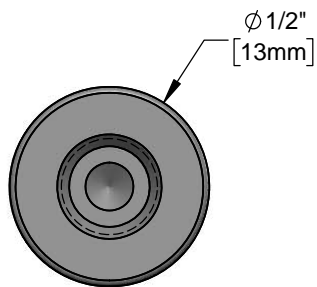

**Architect/Engineering Specifications:**

Rough chrome plated squeeze valve push button with 1/4-24 female thread.

Job Name \_\_\_\_\_  
 Model Specified \_\_\_\_\_ Quantity \_\_\_\_\_  
 Variations Specified \_\_\_\_\_  
 Date \_\_\_\_\_

**Features & Benefits:**

- Squeeze valve push button
- 1/4-24 female thread
- Material: Rough chrome plated brass

**Product Compliance:**

- N/A

**Warranty:** One Year (Limited)

**Performance Data:**

- N/A