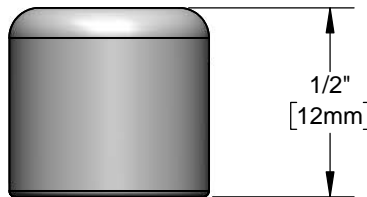

**Architect/Engineering Specifications:**

Rough chrome plated squeeze valve push button with 1/4-24 female thread.

Job Name \_\_\_\_\_  
 Model Specified \_\_\_\_\_ Quantity \_\_\_\_\_  
 Variations Specified \_\_\_\_\_  
 Date \_\_\_\_\_

**Features & Benefits:**

- Squeeze valve push button
- 1/4-24 female thread
- Material: Rough chrome plated brass

**Product Compliance:**

- N/A

**Warranty:** One Year (Limited)

**Performance Data:**

- N/A